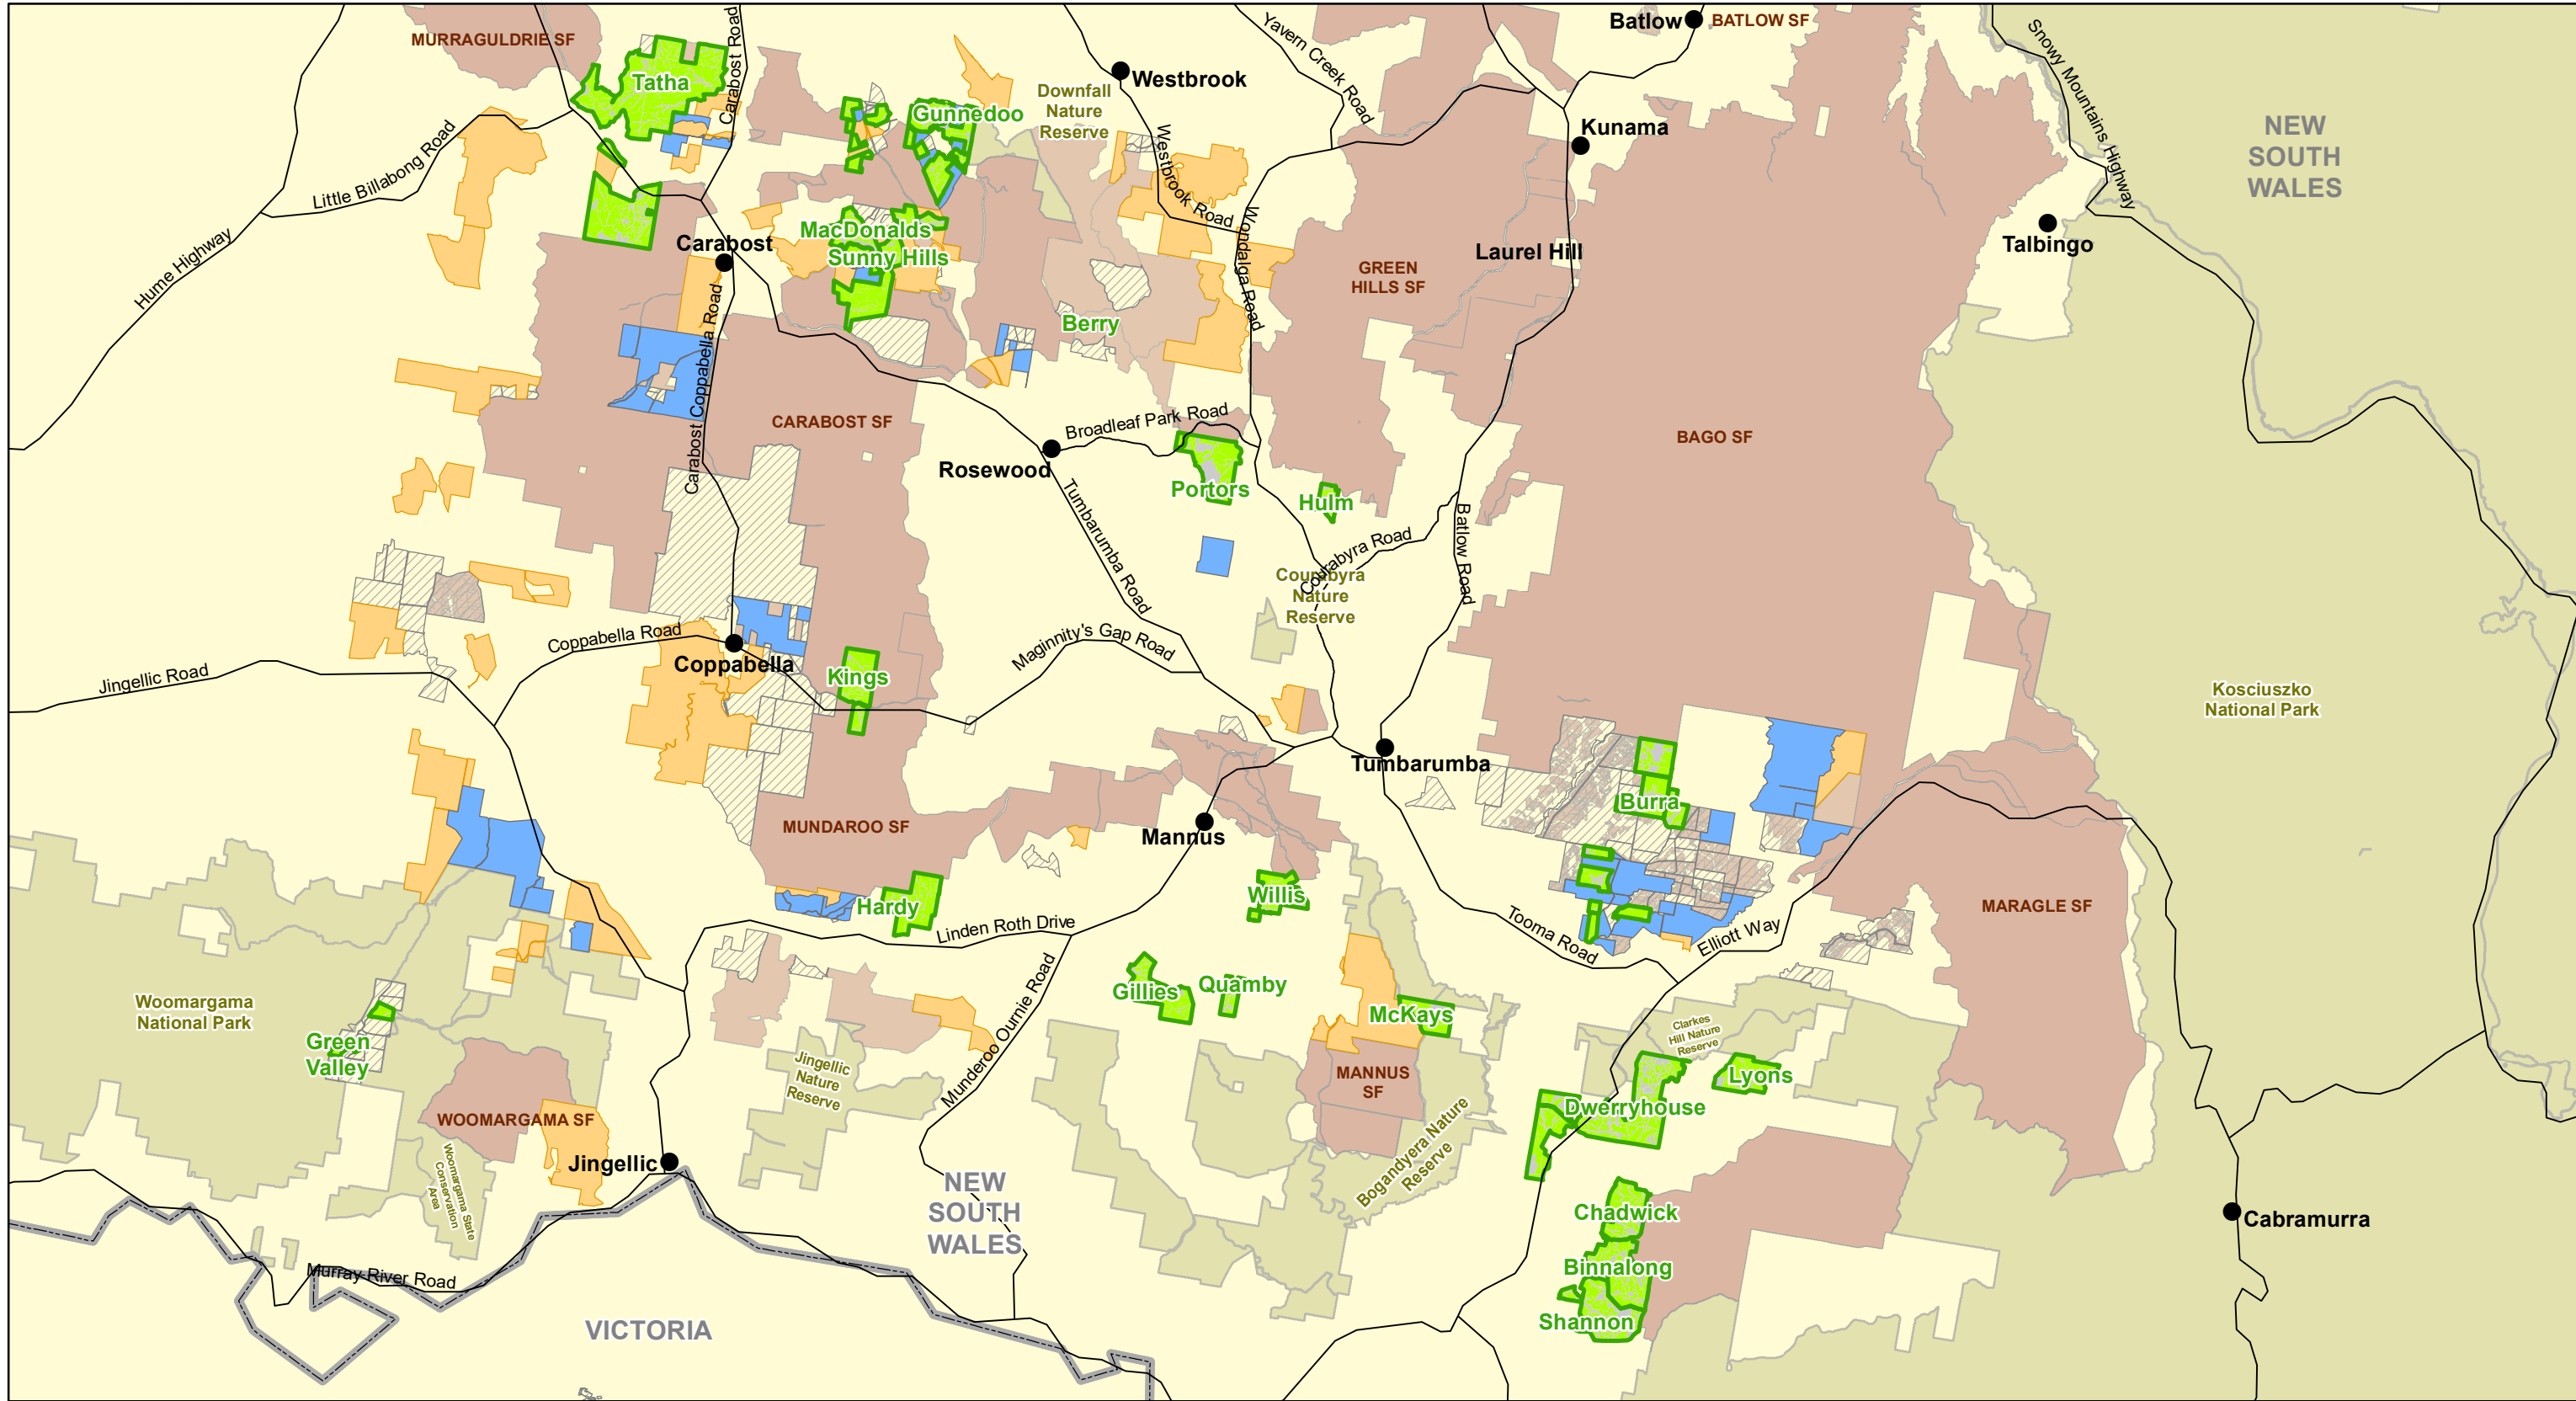

# SOUTHERN CROSS FORESTS DEFINED FOREST AREA TUMBARUMBA REGION

SCF Property Boundaries	Hume Forests Ltd Estate	State Forests (FCNSW)
PLANTATION	Snowy Mountains Forests Estate	National Park
NON-PLANTATION	Private Pine	

N

0 2.5 5 10  
Kilometres  
**1:250,000**  
benitas  
15/10/2024 A3 L

*Information shown on this map is compiled from numerous sources and may not be complete or accurate.*