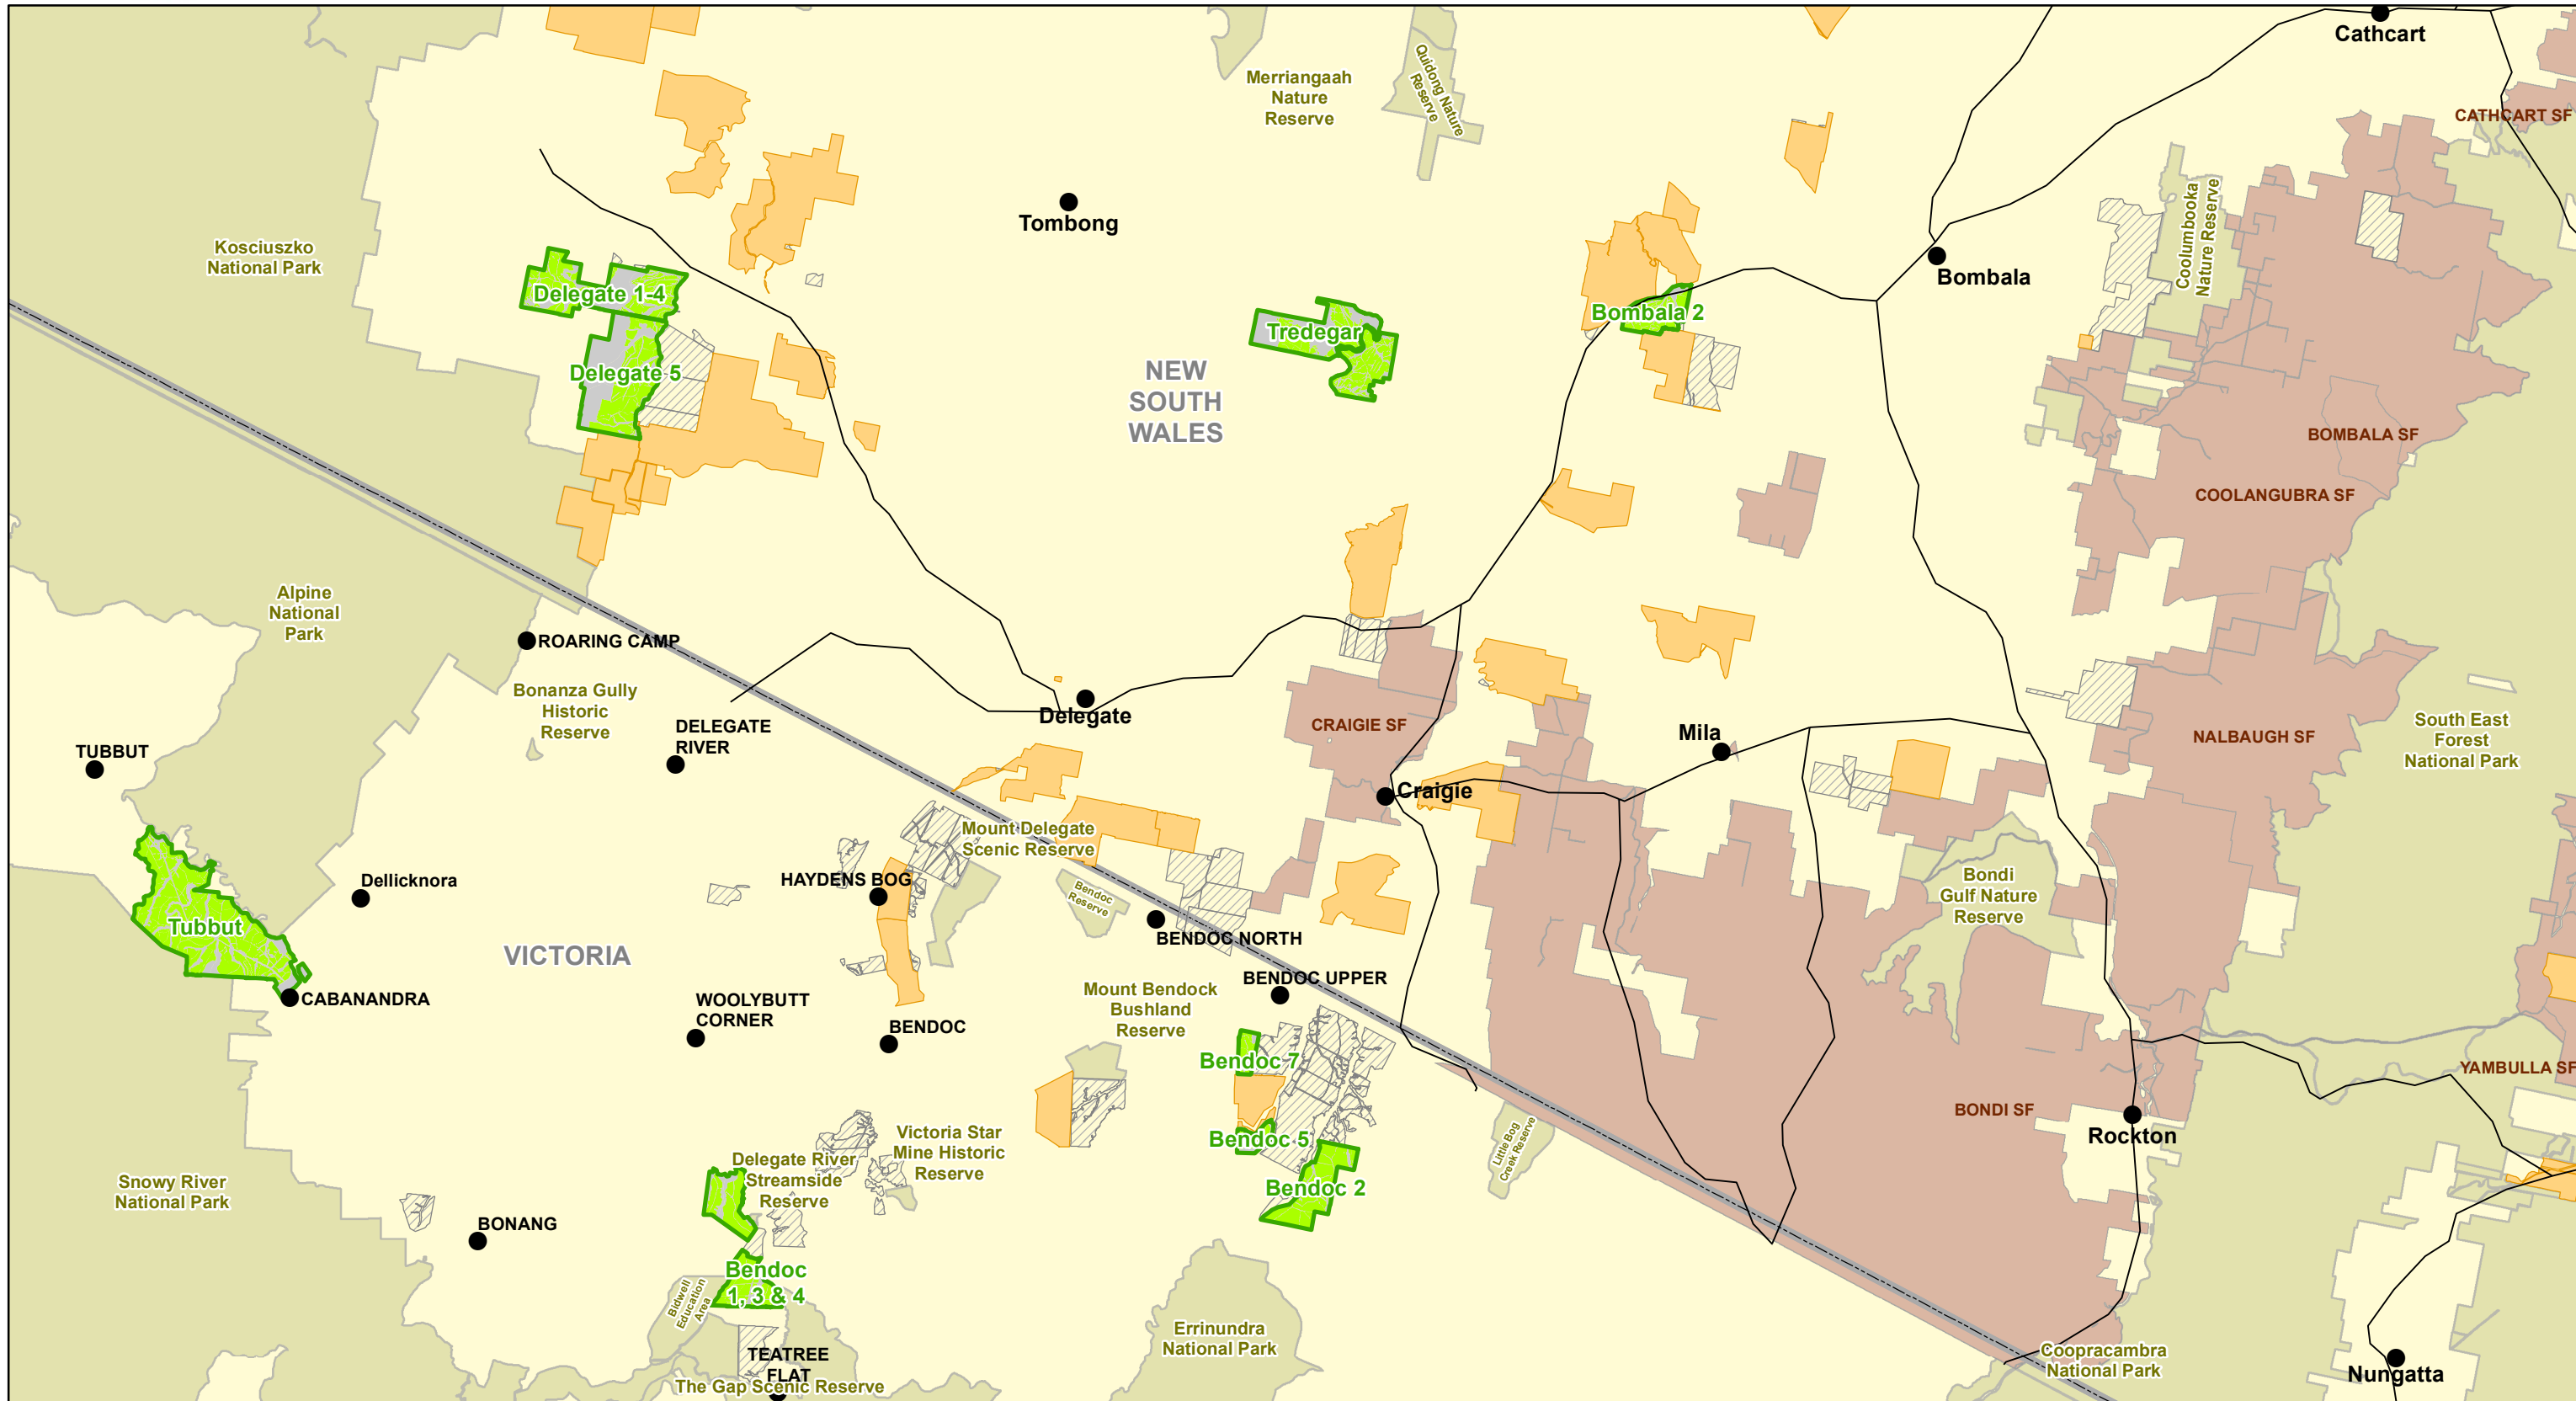

SOUTHERN CROSS FORESTS DEFINED FOREST AREA BOMBALA REGION

	SCF Property Boundaries		Snowy Mountains Forests Estate		National Parks
	PLANTATION		Private Pine		
	NON-PLANTATION		State Forests (FCNSW)		

N

1:200,000

0 2.5 5 10

Kilometres
benitas

15/10/2024 - A3 L

Information shown on this map is compiled from numerous sources and may not be complete or accurate